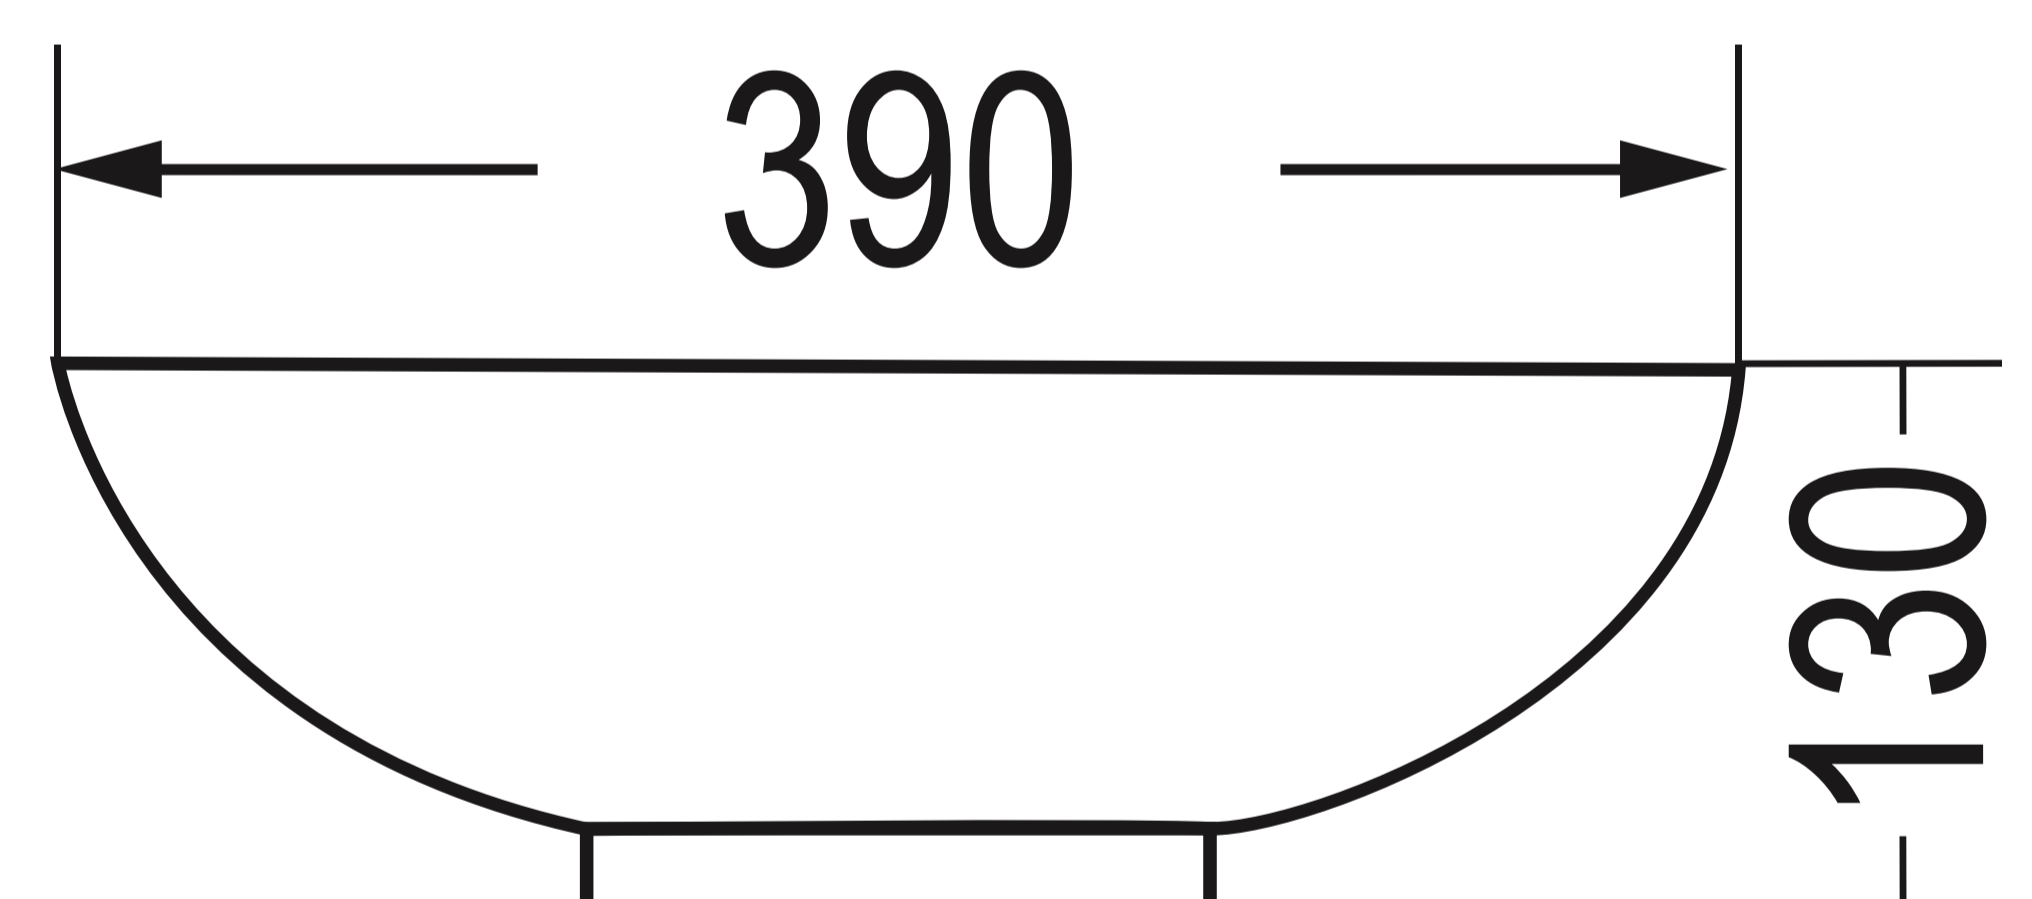

Honey Onyx Stone Basin - Stella Gold

Product Code : 9010 HO

Technical Drawing

All dimension are in **mm**