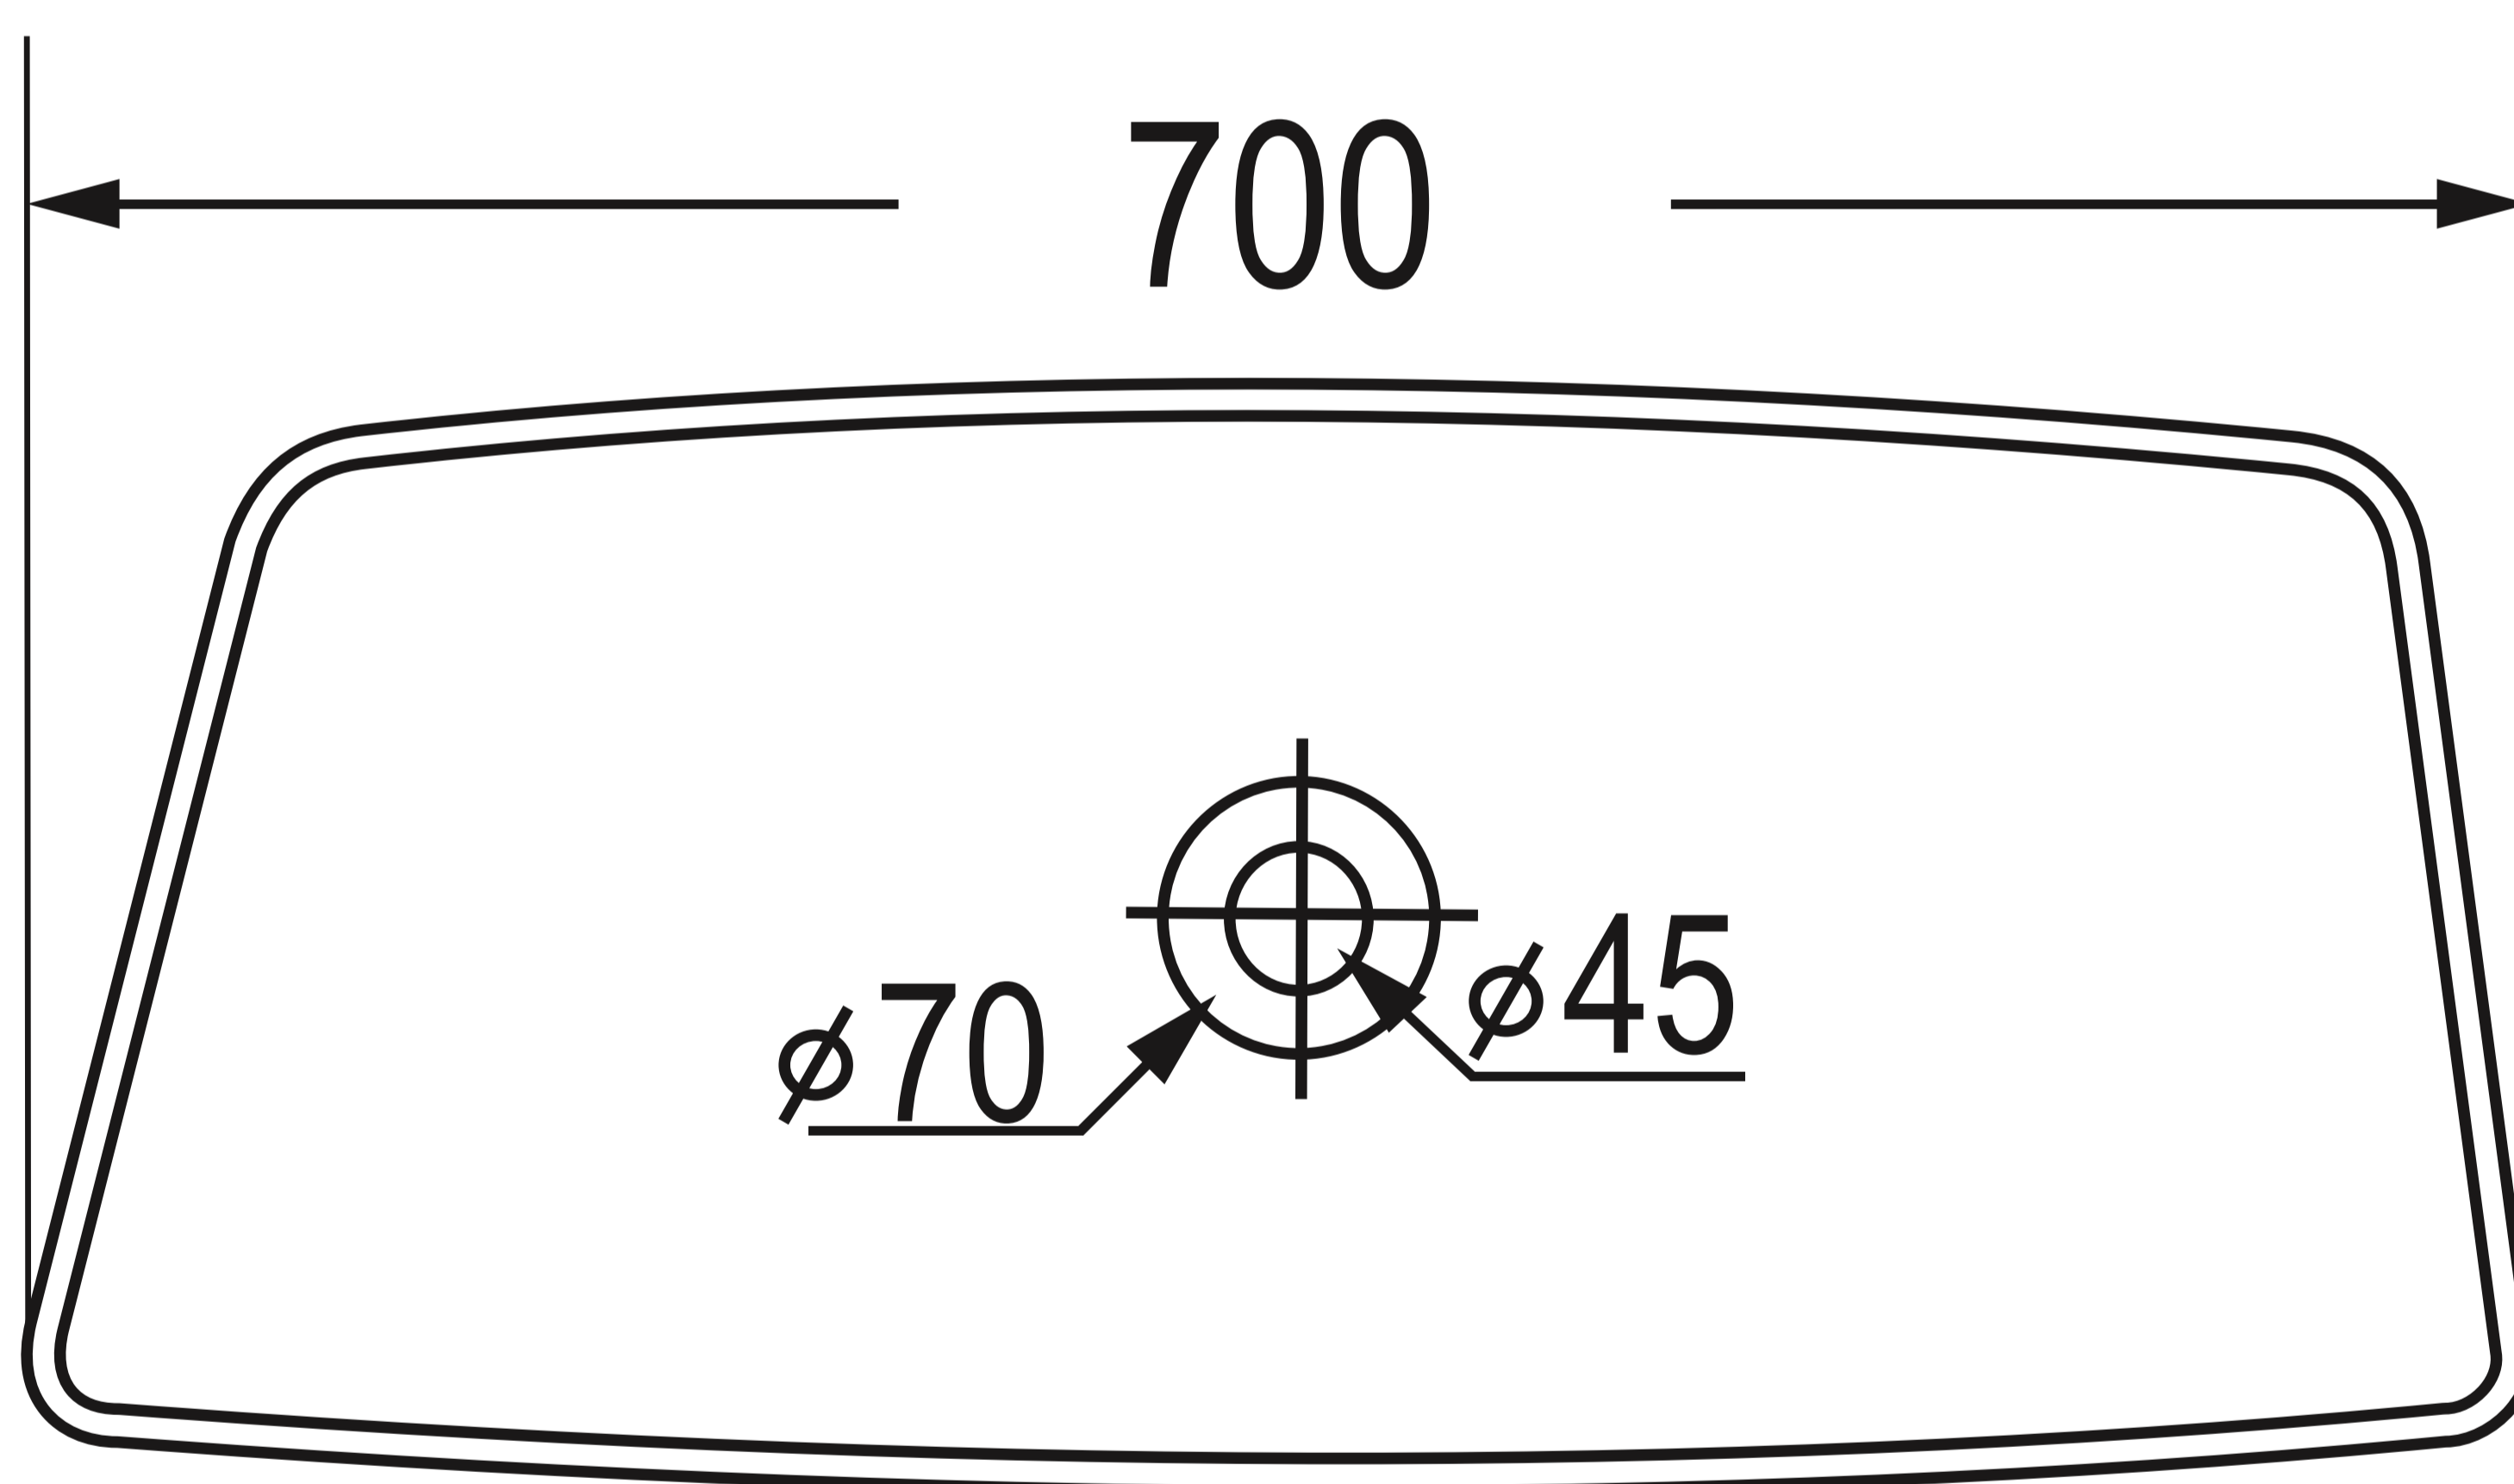

Honey Onyx Stone Basin - Stella Gold

Product Code : 9010 HO

Technical Drawing

All dimension are in **mm**